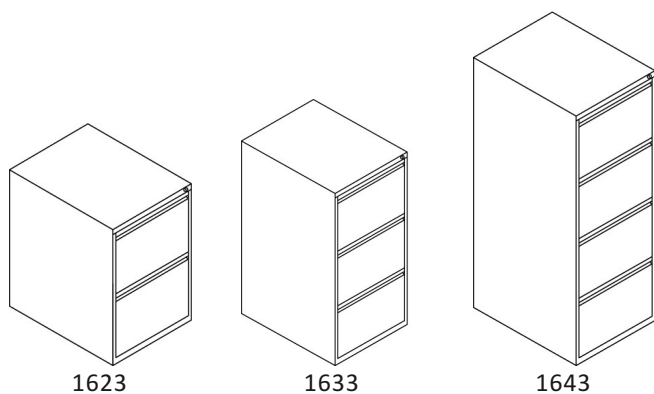

BS Filing Cabinets

2019-11-07

First place for workplace storage

BISLEY

BS Filing Cabinets Classic front

Product Code	Description	Height (mm)	Width (mm)	Depth (mm)
162	Foolscap with 2 drawers Classic Front BS2C	711	470	622
163	Foolscap with 3 drawers Classic Front	1,016	470	622
164	Foolscap with 4 drawers Classic Front	1,321	470	622
362	A4 with 2 drawers Classic Front	711	413	622
363	A4 with 3 drawers Classic Front	1,016	413	622
364	A4 with 4 drawers Classic Front	1,321	413	622

BS Filing Cabinets Flush front

Product Code	Description	Height (mm)	Width (mm)	Depth (mm)
1623	Foolsap with 2 drawers Flush Front BS2E	711	470	622
1633	Foolsap with 3 drawers Flush Front	1,016	470	622
1643	Foolsap with 4 drawers Flush Front	1,321	470	622
3623	A4 with 2 drawers Flush Front	711	413	622
3633	A4 with 3 drawers Flush Front	1,016	413	622
3643	A4 with 4 drawers Flush Front	1,321	413	622