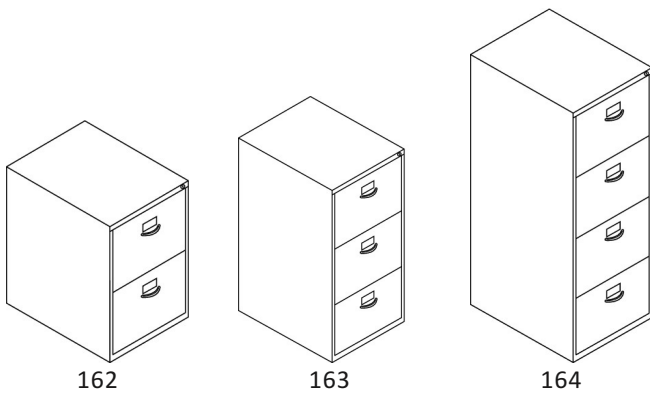

BS Filing Cabinets

2019-11-07

First place for workplace storage

BISLEY

BS Filing Cabinets Classic front

Product Code	Description	Height (mm)	Width (mm)	Depth (mm)
162	Foolscap with 2 drawers Classic Front BS2C	711	470	622
163	Foolscap with 3 drawers Classic Front	1,016	470	622
164	Foolscap with 4 drawers Classic Front	1,321	470	622
362	A4 with 2 drawers Classic Front	711	413	622
363	A4 with 3 drawers Classic Front	1,016	413	622
364	A4 with 4 drawers Classic Front	1,321	413	622

BS Filing Cabinets Flush front

Product Code	Description	Height (mm)	Width (mm)	Depth (mm)
1623	Foolsap with 2 drawers Flush Front BS2E	711	470	622
1633	Foolsap with 3 drawers Flush Front	1,016	470	622
1643	Foolsap with 4 drawers Flush Front	1,321	470	622
3623	A4 with 2 drawers Flush Front	711	413	622
3633	A4 with 3 drawers Flush Front	1,016	413	622
3643	A4 with 4 drawers Flush Front	1,321	413	622